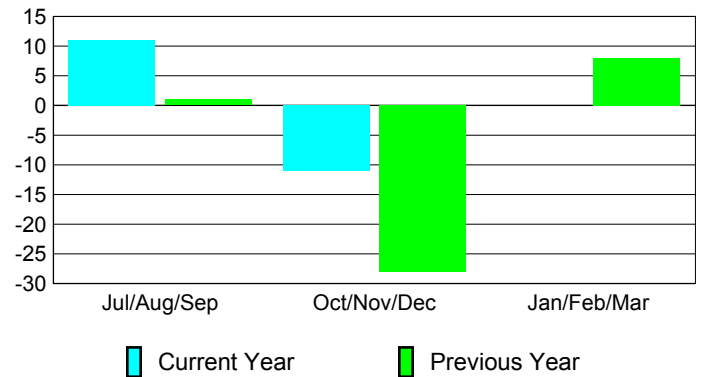

Comparison of Membership Gain/Loss

Current Year Compared to the Previous Year