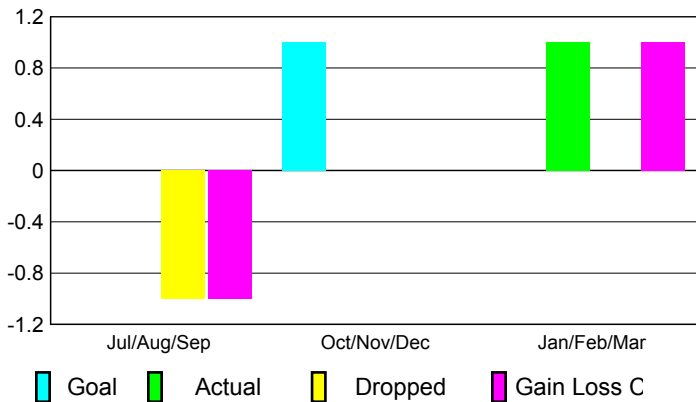

2009-2010 GMT Quarterly Report for District (or Undistricted) **District 331 B**

GMT: **Shinobu Goto**

Location: **JAPAN**

GMT CA: **5**

CLUBS

Club Results
2009-2010

Clubs
2008-2009

Month	New Club	Actual New	Actual Dropped	Gain/Loss of	Gain/Loss of
	Goal	Clubs	Clubs	Clubs	Clubs
Jul/Aug/Sep	0	0	-1	-1	0
Oct/Nov/Dec	1	0	0	0	-2
Jan/Feb/Mar	0	1	0	1	0
Totals	1	1	-1	0	-2

Club Results 2009-2010

Goal, New, Dropped, Gain/Loss