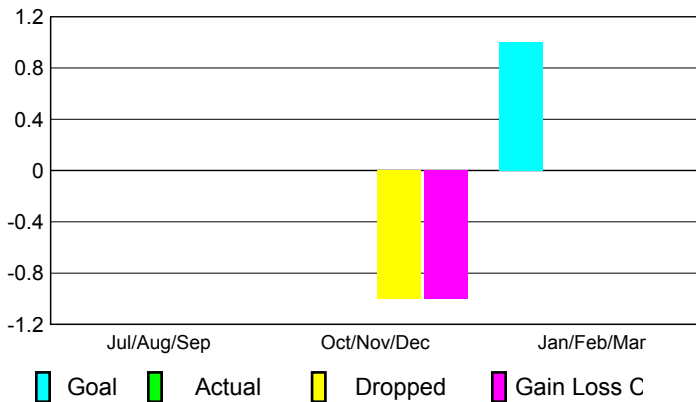

2009-2010 GMT Quarterly Report for District (or Undistricted) **District 333 A**

GMT: **Shinobu Goto**

Location: **JAPAN**

GMT CA: **5**

CLUBS

**Club Results
2009-2010**

**Clubs
2008-2009**

Month	New Club	Actual New	Actual Dropped	Gain/Loss of	Gain/Loss of
	Goal	Clubs	Clubs	Clubs	Clubs
Jul/Aug/Sep	0	0	0	0	0
Oct/Nov/Dec	0	0	-1	-1	0
Jan/Feb/Mar	1	0	0	0	-1
Totals	1	0	-1	-1	-1

Club Results 2009-2010

Goal, New, Dropped, Gain/Loss