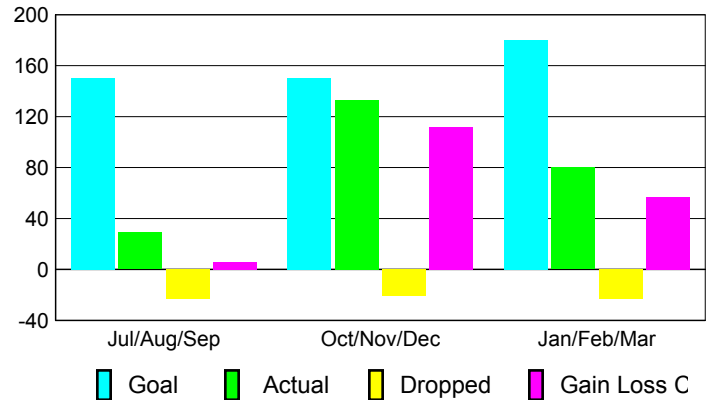

Membership Results 2009-2010

Goal, New, Dropped, Gain/Loss