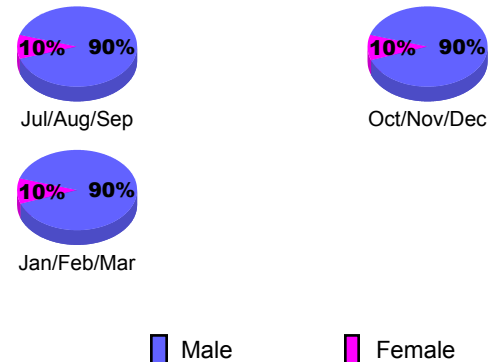

Gender Comparison 2009-2010