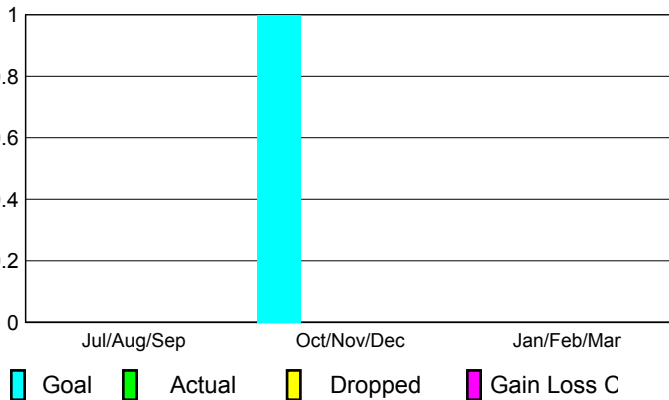

2009-2010 GMT Quarterly Report for District (or Undistricted) **District 331 A**

GMT: **Shinobu Goto**

Location: **JAPAN**

GMT CA: **5**

CLUBS

Club Results
2009-2010

Clubs
2008-2009

Month	New Club Goal	Actual New Clubs	Actual Dropped Clubs	Gain/Loss of Clubs	Gain/Loss of Clubs
Jul/Aug/Sep	0	0	0	0	0
Oct/Nov/Dec	1	0	0	0	0
Jan/Feb/Mar	0	0	0	0	0
Totals	1	0	0	0	0

Club Results 2009-2010

Goal, New, Dropped, Gain/Loss

Comparison of Club Gain/Loss

Current Year Compared to the Previous Year