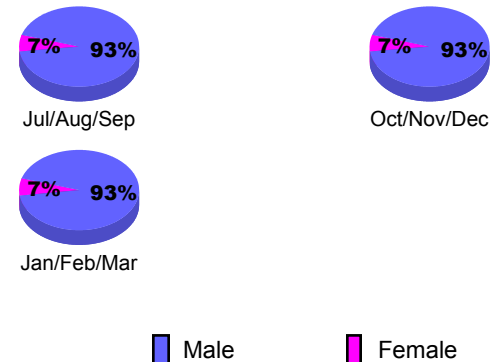

Gender Comparison 2009-2010