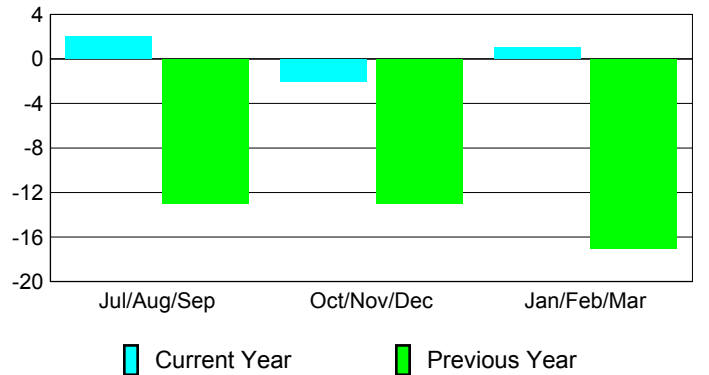

Comparison of Membership Gain/Loss

Current Year Compared to the Previous Year