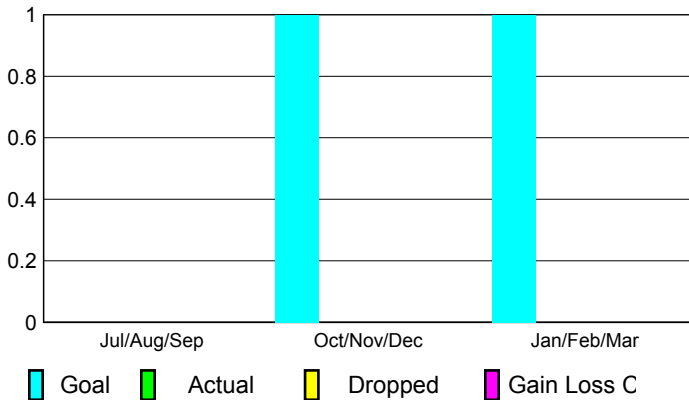

2009-2010 GMT Quarterly Report for District (or Undistricted) **District 331 C**

GMT: **Shinobu Goto**

Location: **JAPAN**

GMT CA: **5**

CLUBS

Club Results
2009-2010

Clubs
2008-2009

Month	New Club Goal	Actual New Clubs	Actual Dropped Clubs	Gain/Loss of Clubs	Gain/Loss of Clubs
Jul/Aug/Sep	0	0	0	0	0
Oct/Nov/Dec	1	0	0	0	-1
Jan/Feb/Mar	1	0	0	0	-1
Totals	2	0	0	0	-2

Club Results 2009-2010

Goal, New, Dropped, Gain/Loss