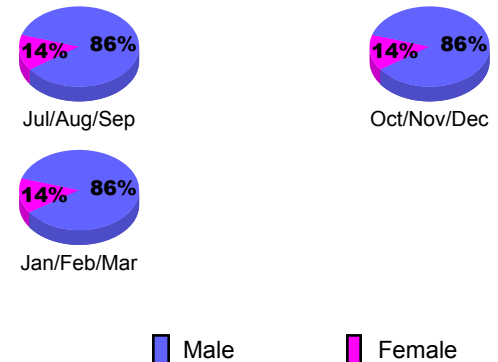

Gender Comparison 2009-2010