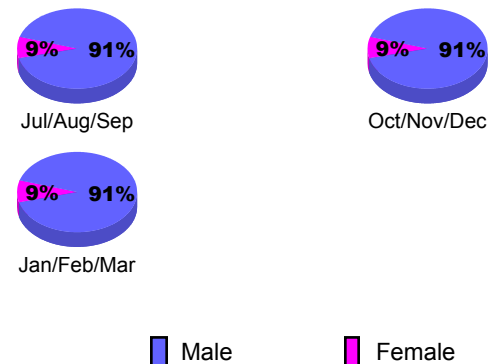

Gender Comparison 2009-2010