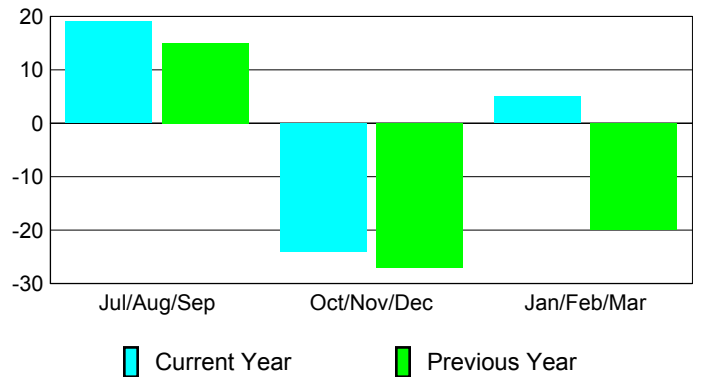

Comparison of Membership Gain/Loss

Current Year Compared to the Previous Year