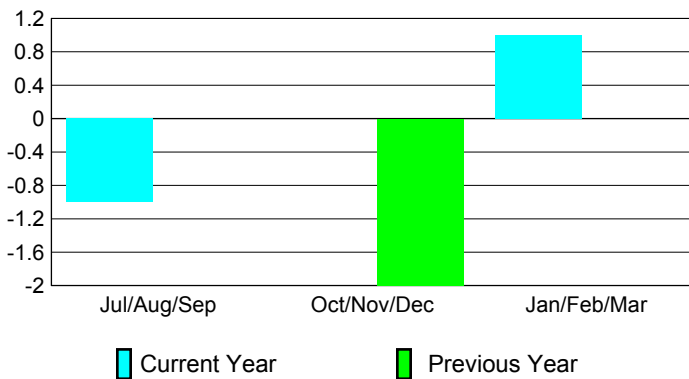

Comparison of Club Gain/Loss

Current Year Compared to the Previous Year