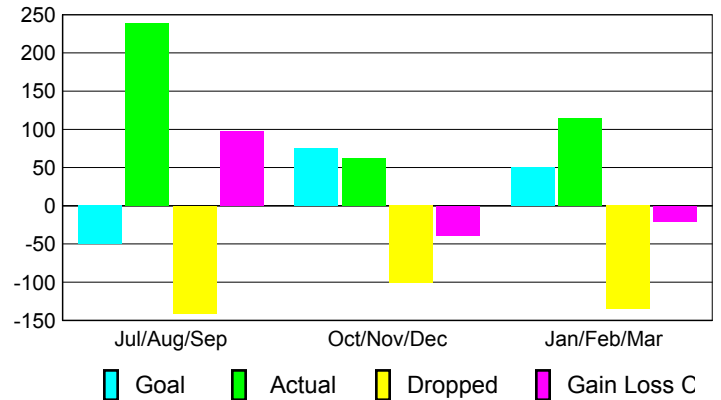

Membership Results 2009-2010

Goal, New, Dropped, Gain/Loss