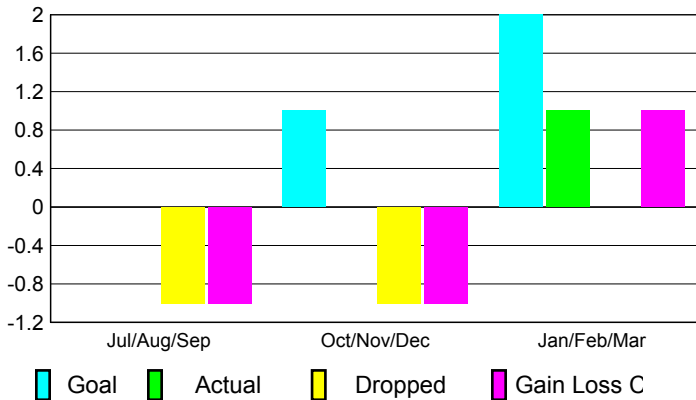

2009-2010 GMT Quarterly Report for District (or Undistricted) **District 333 C**

GMT: **Shinobu Goto**

Location: **JAPAN**

GMT CA: **5**

CLUBS

**Club Results
2009-2010**

**Clubs
2008-2009**

Month	New Club	Actual New	Actual Dropped	Gain/Loss of	Gain/Loss of
	Goal	Clubs	Clubs	Clubs	Clubs
Jul/Aug/Sep	0	0	-1	-1	0
Oct/Nov/Dec	1	0	-1	-1	0
Jan/Feb/Mar	2	1	0	1	-2
Totals	3	1	-2	-1	-2

Club Results 2009-2010

Goal, New, Dropped, Gain/Loss