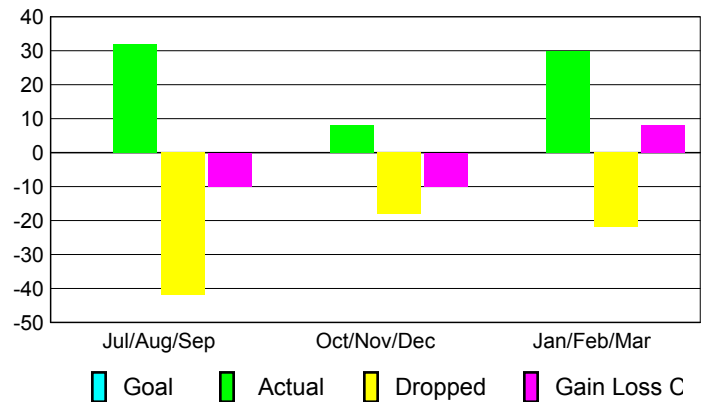

Membership Results 2009-2010

Goal, New, Dropped, Gain/Loss