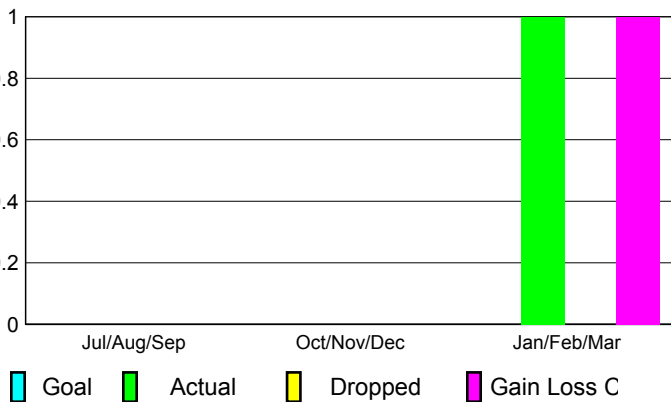

2009-2010 GMT Quarterly Report for District (or Undistricted) **District 330 C**

GMT: **Shinobu Goto**

Location: **JAPAN**

GMT CA: **5**

CLUBS

Club Results
2009-2010

Clubs
2008-2009

Month	New Club	Actual New	Actual Dropped	Gain/Loss of	Gain/Loss of
	Goal	Clubs	Clubs	Clubs	Clubs
Jul/Aug/Sep	0	0	0	0	0
Oct/Nov/Dec	0	0	0	0	0
Jan/Feb/Mar	0	1	0	1	1
Totals	0	1	0	1	1

Club Results 2009-2010

Goal, New, Dropped, Gain/Loss

Comparison of Club Gain/Loss

Current Year Compared to the Previous Year