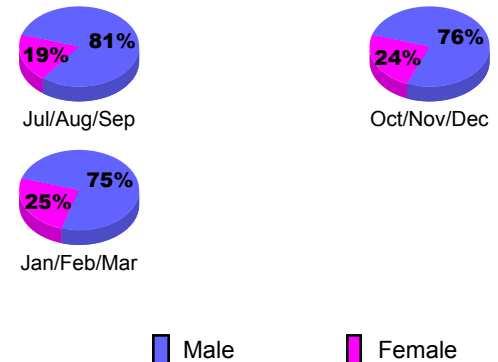

Gender Comparison 2009-2010