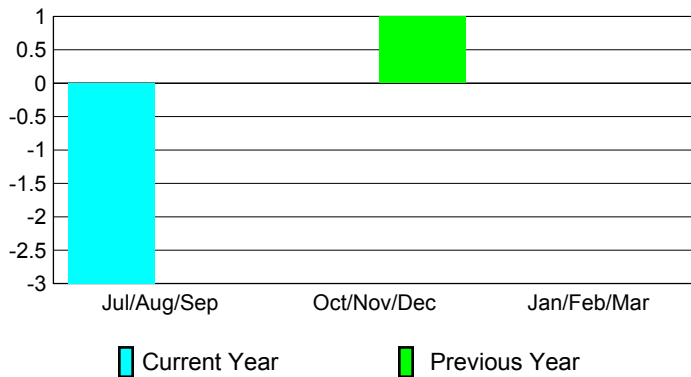

Comparison of Club Gain/Loss

Current Year Compared to the Previous Year