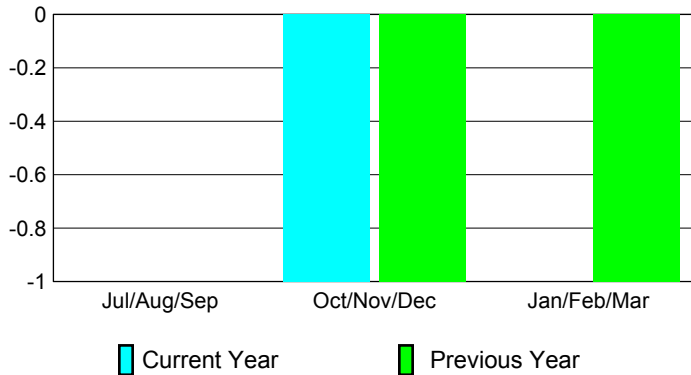

Comparison of Club Gain/Loss

Current Year Compared to the Previous Year