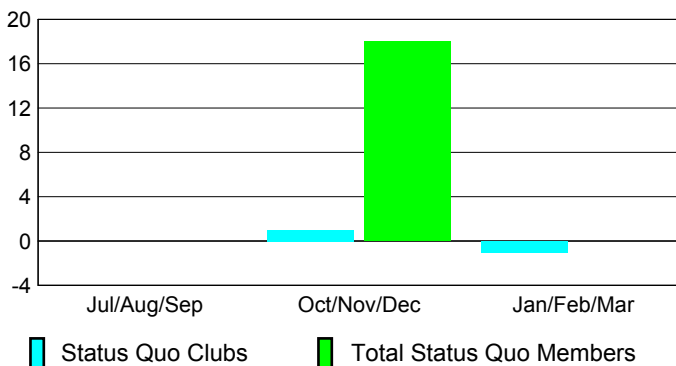

Club Results 2009-2010

Goal, New, Dropped, Gain/Loss

Comparison of Club Gain/Loss

Current Year Compared to the Previous Year

YTD Status Quo Clubs 2009-2010

Status Quo Clubs Compared to Status Quo Members

MEMBERSHIP