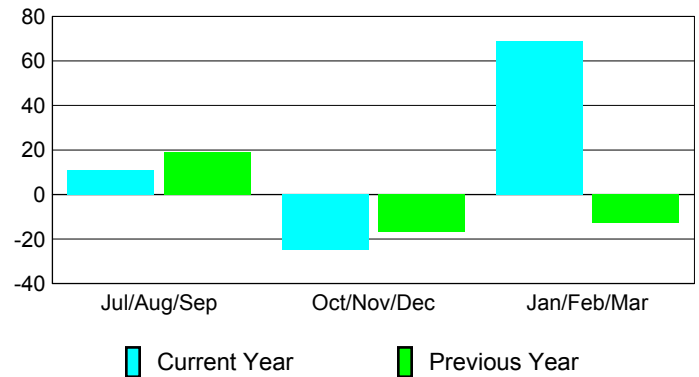

Comparison of Membership Gain/Loss

Current Year Compared to the Previous Year