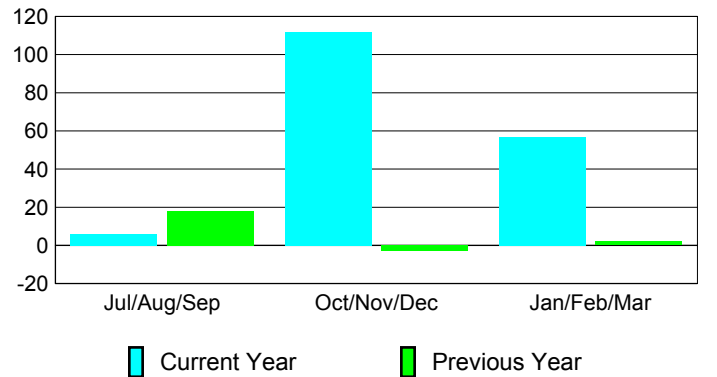

Comparison of Membership Gain/Loss

Current Year Compared to the Previous Year