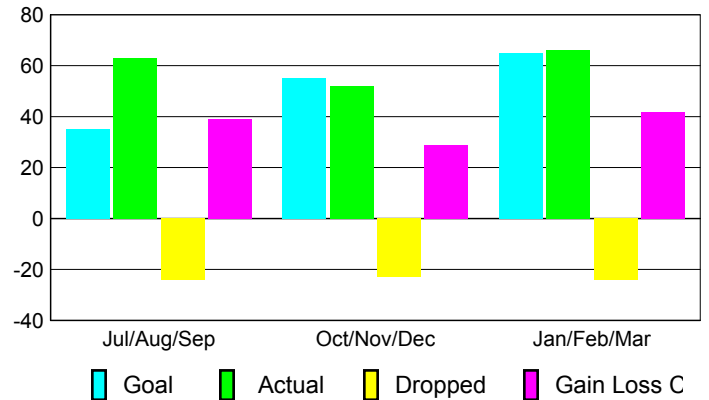

Membership Results 2009-2010

Goal, New, Dropped, Gain/Loss