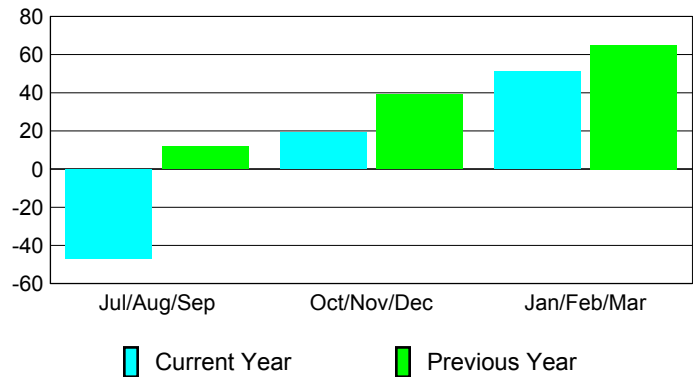

Comparison of Membership Gain/Loss

Current Year Compared to the Previous Year