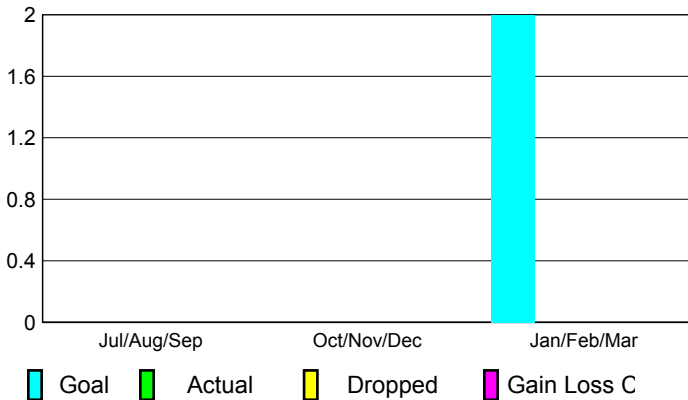

2009-2010 GMT Quarterly Report for District (or Undistricted) **District 332 D**

GMT: **Shinobu Goto**

Location: **JAPAN**

GMT CA: **5**

CLUBS

**Club Results
2009-2010**

**Clubs
2008-2009**

Month	New Club Goal	Actual New Clubs	Actual Dropped Clubs	Gain/Loss of Clubs	Gain/Loss of Clubs
Jul/Aug/Sep	0	0	0	0	0
Oct/Nov/Dec	0	0	0	0	0
Jan/Feb/Mar	2	0	0	0	0
Totals	2	0	0	0	0

Club Results 2009-2010

Goal, New, Dropped, Gain/Loss