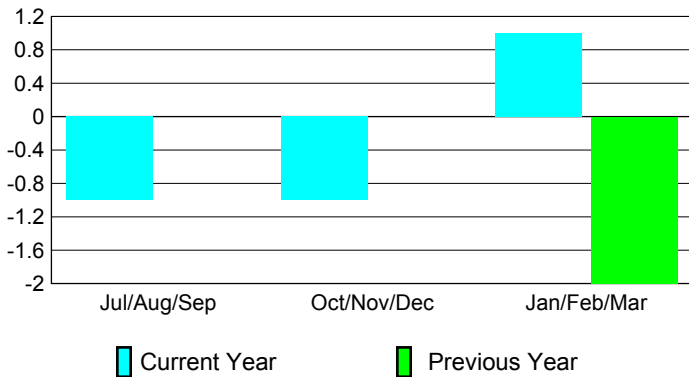

Comparison of Club Gain/Loss

Current Year Compared to the Previous Year