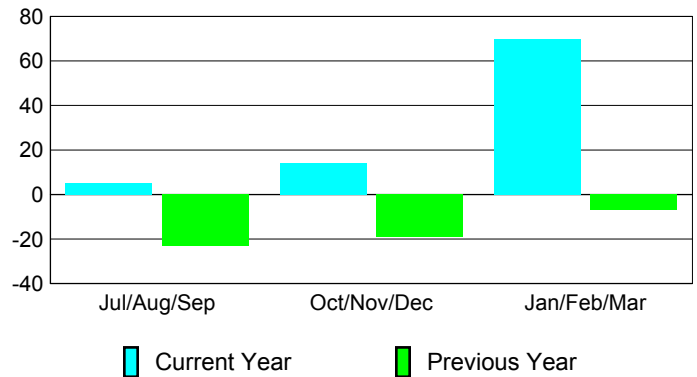

Gender Comparison 2009-2010

Jul/Aug/Sep

Oct/Nov/Dec

Jan/Feb/Mar

Male

Female