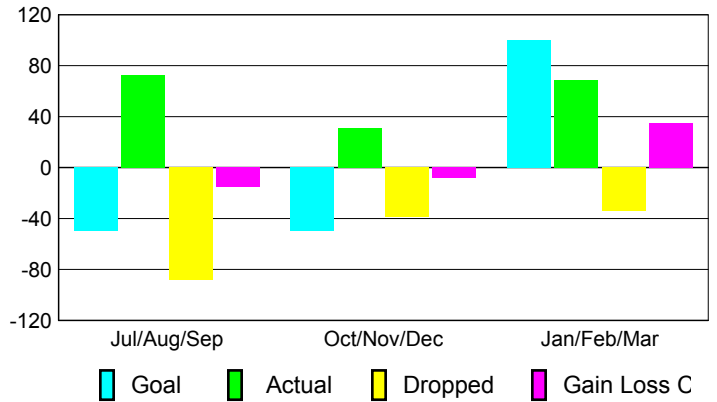

Membership Results 2009-2010

Goal, New, Dropped, Gain/Loss