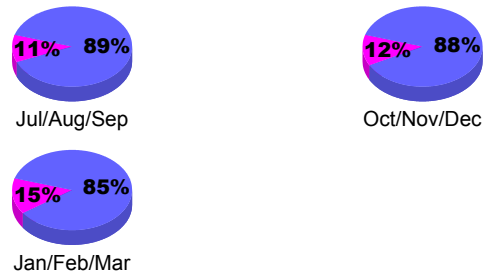

Gender Comparison 2009-2010