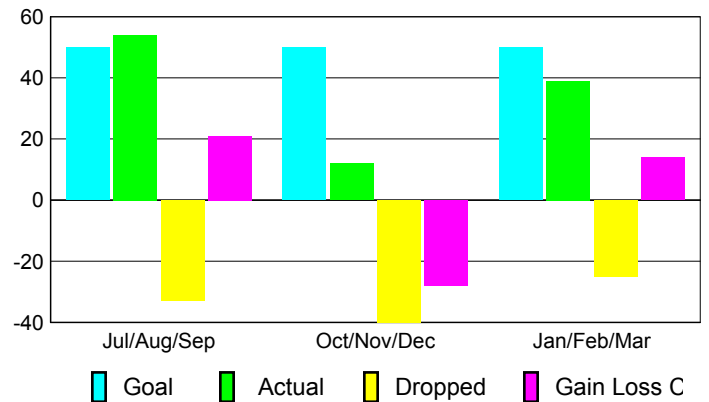

Membership Results 2009-2010

Goal, New, Dropped, Gain/Loss

Comparison of Membership Gain/Loss

Current Year Compared to the Previous Year