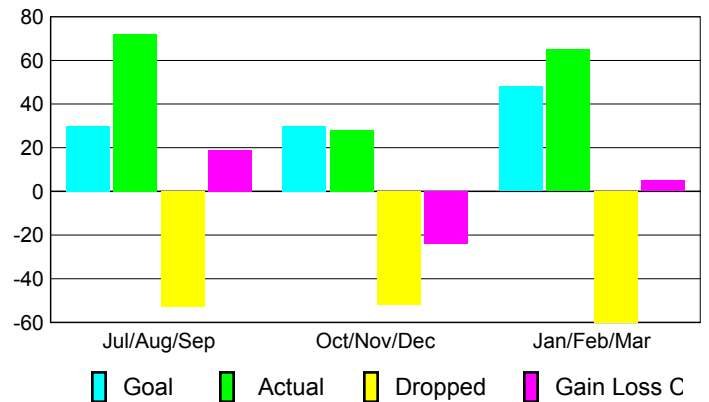

Membership Results 2009-2010

Goal, New, Dropped, Gain/Loss