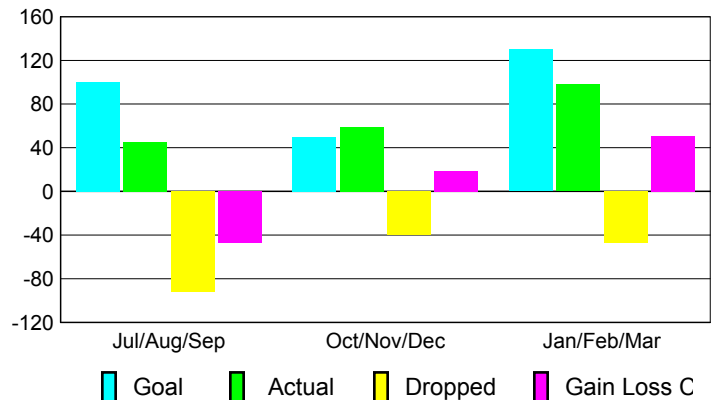

Membership Results 2009-2010

Goal, New, Dropped, Gain/Loss