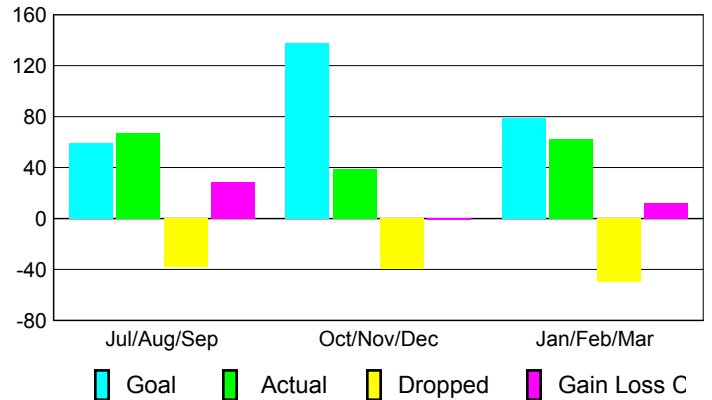

Membership Results 2009-2010

Goal, New, Dropped, Gain/Loss