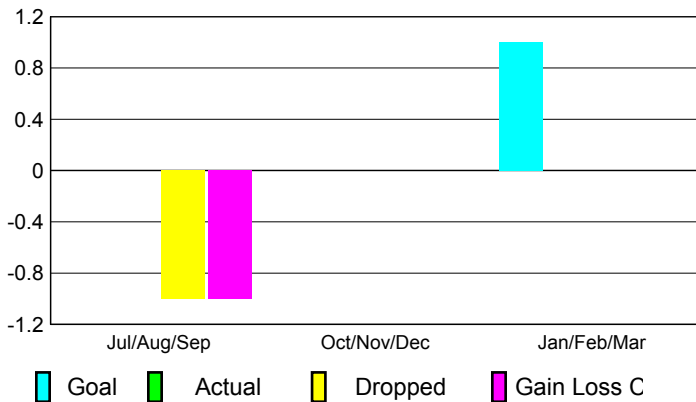

2009-2010 GMT Quarterly Report for District (or Undistricted) **District 332 F**

GMT: **Shinobu Goto**

Location: **JAPAN**

GMT CA: **5**

CLUBS

Club Results 2009-2010

Clubs 2008-2009

Month	New Club Goal	Actual New Clubs	Actual Dropped Clubs	Gain/Loss of Clubs	Gain/Loss of Clubs
Jul/Aug/Sep	0	0	-1	-1	0
Oct/Nov/Dec	0	0	0	0	0
Jan/Feb/Mar	1	0	0	0	0
Totals	1	0	-1	-1	0

Club Results 2009-2010

Goal, New, Dropped, Gain/Loss