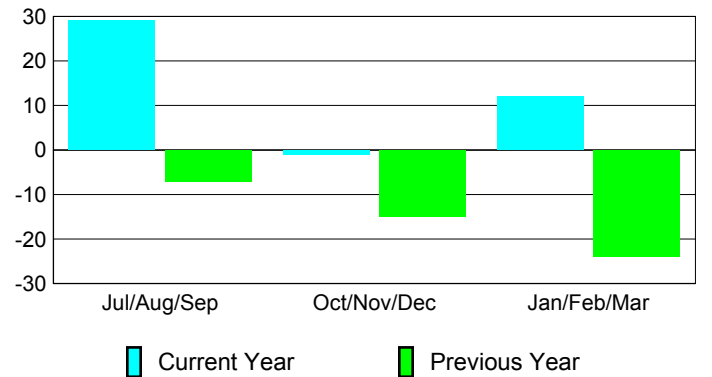

Membership Results 2009-2010

Goal, New, Dropped, Gain/Loss

Comparison of Club Gain/Loss

Current Year Compared to the Previous Year

Comparison of Membership Gain/Loss

Current Year Compared to the Previous Year