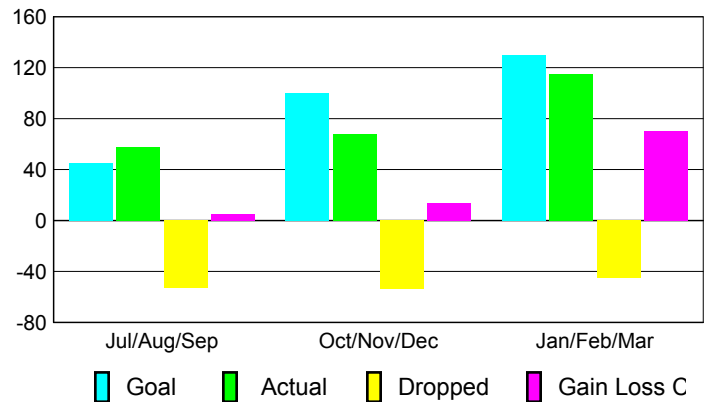

Membership Results 2009-2010

Goal, New, Dropped, Gain/Loss

Comparison of Membership Gain/Loss

Current Year Compared to the Previous Year