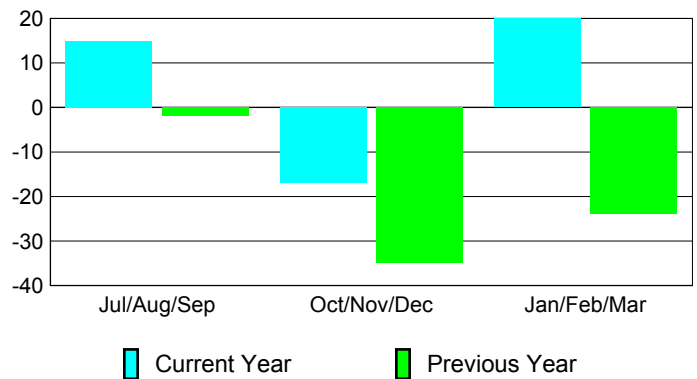

Comparison of Membership Gain/Loss

Current Year Compared to the Previous Year