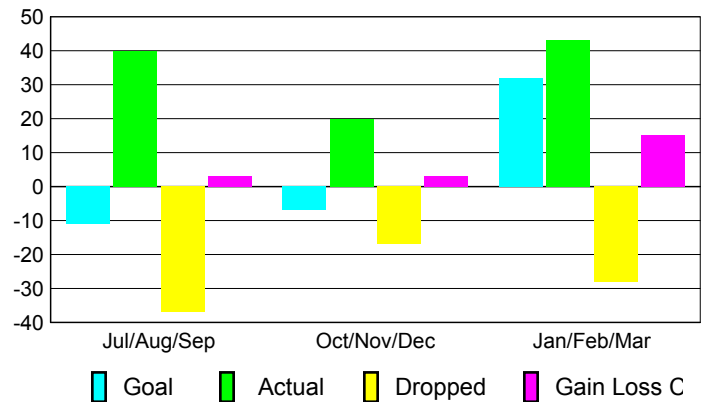

Membership Results 2009-2010

Goal, New, Dropped, Gain/Loss