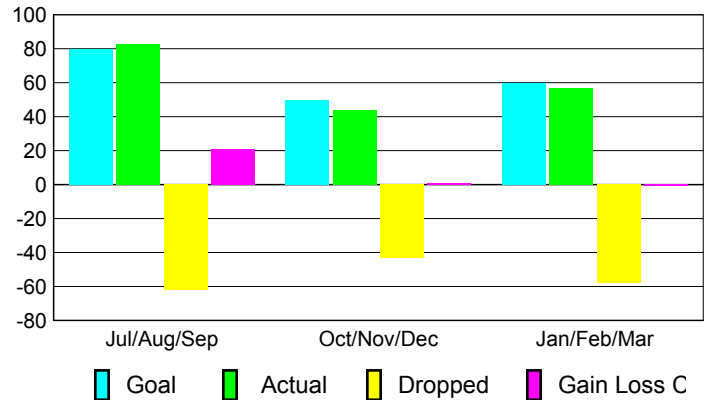

Membership Results 2009-2010

Goal, New, Dropped, Gain/Loss

Comparison of Membership Gain/Loss

Current Year Compared to the Previous Year