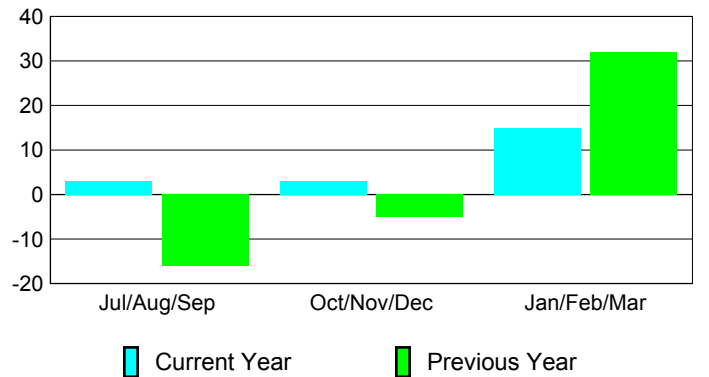

Membership Results 2009-2010

Goal, New, Dropped, Gain/Loss

Comparison of Club Gain/Loss

Current Year Compared to the Previous Year

Comparison of Membership Gain/Loss

Current Year Compared to the Previous Year