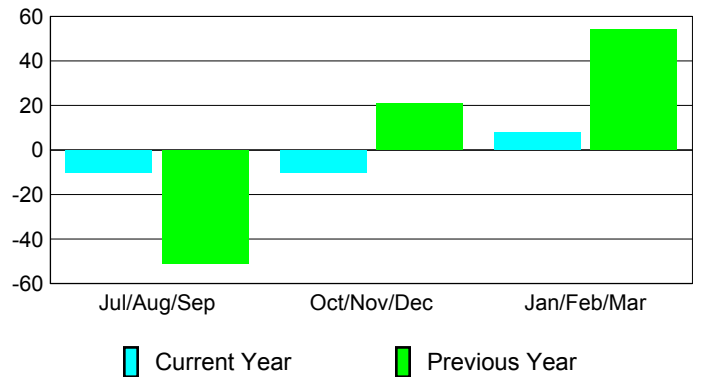

Comparison of Membership Gain/Loss

Current Year Compared to the Previous Year