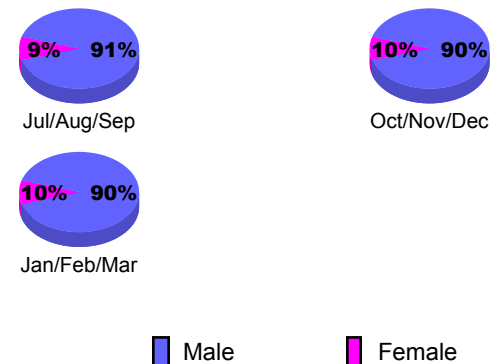

Gender Comparison 2009-2010