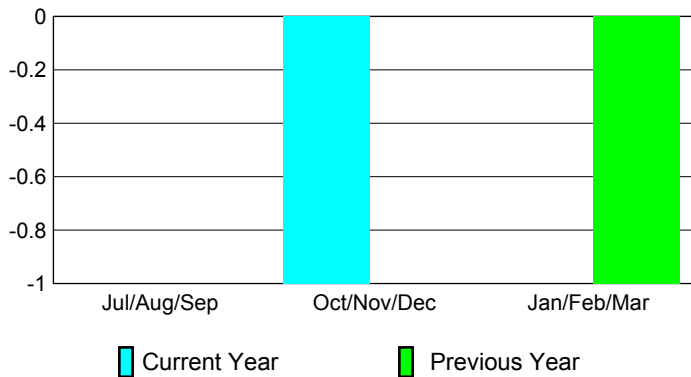

Comparison of Club Gain/Loss

Current Year Compared to the Previous Year