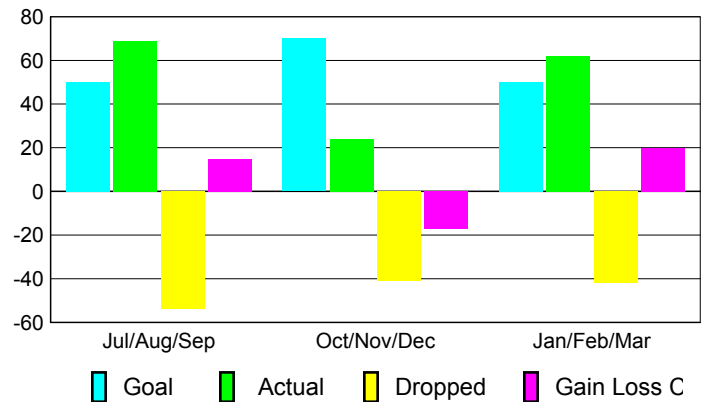

Membership Results 2009-2010

Goal, New, Dropped, Gain/Loss