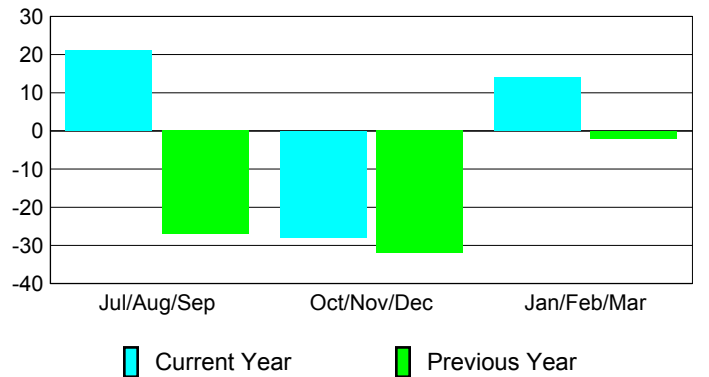

Gender Comparison 2009-2010

Jul/Aug/Sep

Oct/Nov/Dec

Jan/Feb/Mar

Male

Female