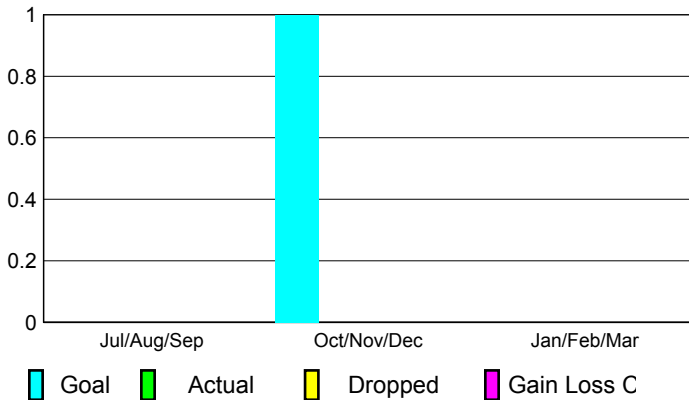

2009-2010 GMT Quarterly Report for District (or Undistricted) **District 330 A**

GMT: **Shinobu Goto**

Location: **JAPAN**

GMT CA: **5**

CLUBS

Club Results 2009-2010

Clubs 2008-2009

Month	New Club	Actual New	Actual Dropped	Gain/Loss of	Gain/Loss of
	Goal	New Clubs	Dropped Clubs	Clubs	Clubs
Jul/Aug/Sep	0	0	0	0	0
Oct/Nov/Dec	1	0	0	0	-4
Jan/Feb/Mar	0	0	0	0	0
Totals	1	0	0	0	-4

Club Results 2009-2010

Goal, New, Dropped, Gain/Loss