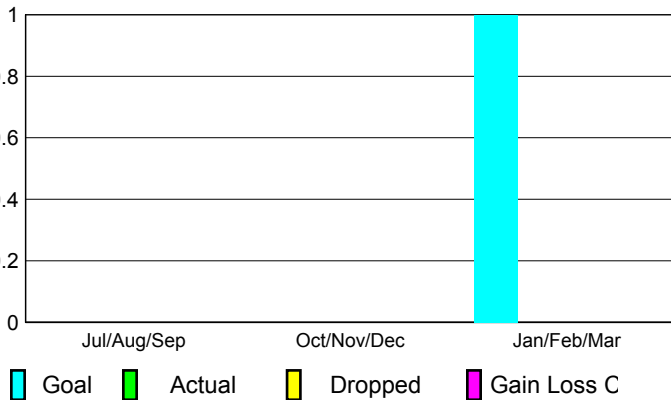

2009-2010 GMT Quarterly Report for District (or Undistricted) **District 333 B**

GMT: **Shinobu Goto**

Location: **JAPAN**

GMT CA: **5**

CLUBS

Club Results
2009-2010

Clubs
2008-2009

Month	New Club	Actual New	Actual Dropped	Gain/Loss of	Gain/Loss of
	Goal	Clubs	Clubs	Clubs	Clubs
Jul/Aug/Sep	0	0	0	0	0
Oct/Nov/Dec	0	0	0	0	0
Jan/Feb/Mar	1	0	0	0	0
Totals	1	0	0	0	0

Club Results 2009-2010

Goal, New, Dropped, Gain/Loss