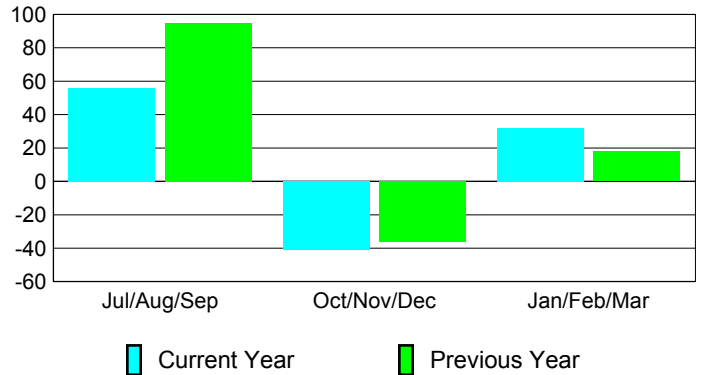

Comparison of Membership Gain/Loss

Current Year Compared to the Previous Year