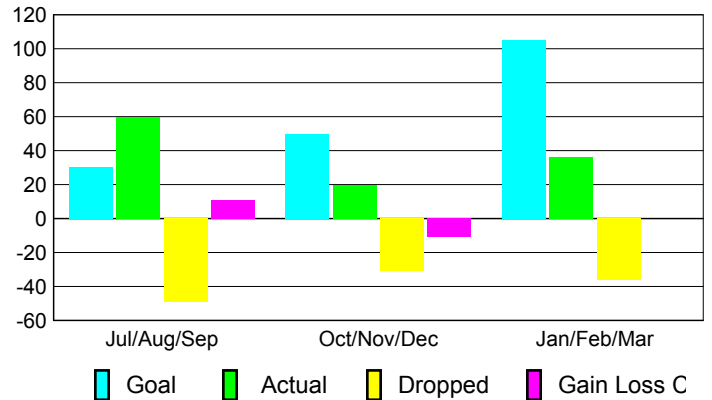

Membership Results 2009-2010

Goal, New, Dropped, Gain/Loss