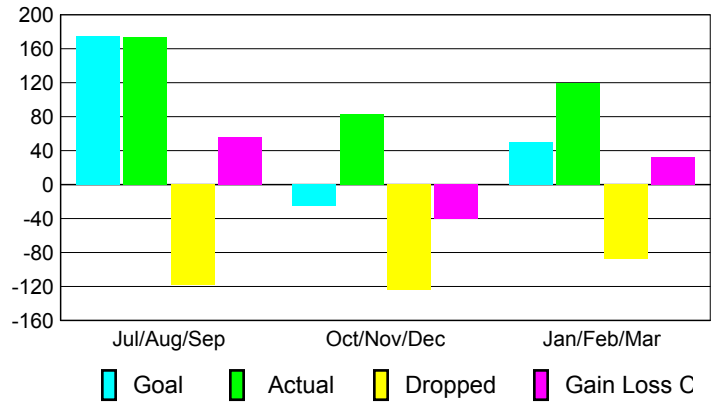

Membership Results 2009-2010

Goal, New, Dropped, Gain/Loss