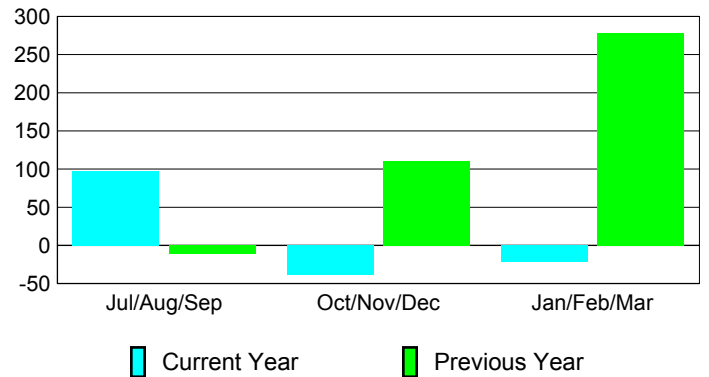

Comparison of Membership Gain/Loss

Current Year Compared to the Previous Year