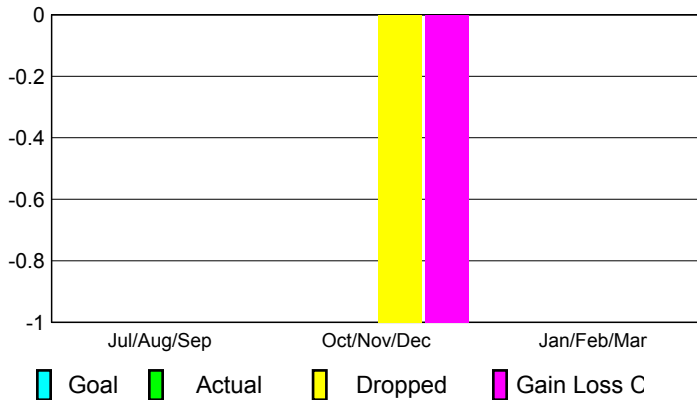

2009-2010 GMT Quarterly Report for District (or Undistricted) **District 332 C**

GMT: **Shinobu Goto**

Location: **JAPAN**

GMT CA: **5**

CLUBS

Club Results
2009-2010

Clubs
2008-2009

Month	New Club	Actual New	Actual Dropped	Gain/Loss of	Gain/Loss of
	Goal	Clubs	Clubs	Clubs	Clubs
Jul/Aug/Sep	0	0	0	0	0
Oct/Nov/Dec	0	0	-1	-1	-1
Jan/Feb/Mar	0	0	0	0	-1
Totals	0	0	-1	-1	-2

Club Results 2009-2010

Goal, New, Dropped, Gain/Loss