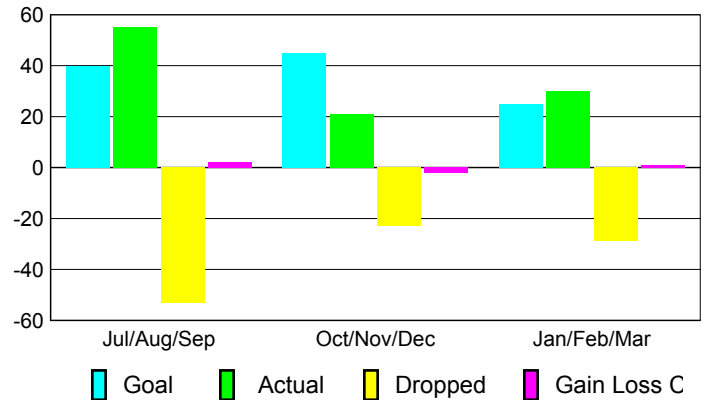

Membership Results 2009-2010

Goal, New, Dropped, Gain/Loss