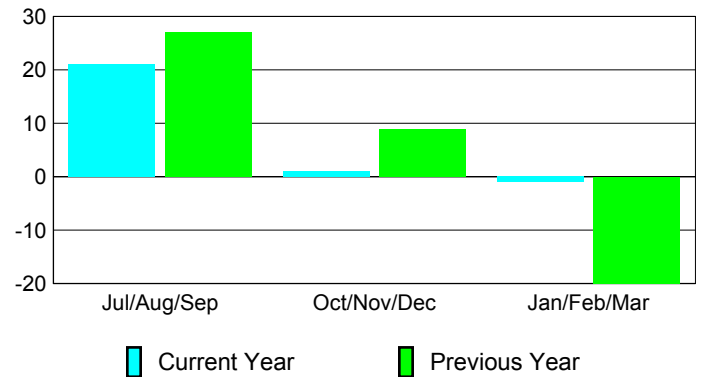

Gender Comparison 2009-2010

Jul/Aug/Sep

Oct/Nov/Dec

Jan/Feb/Mar

Male

Female