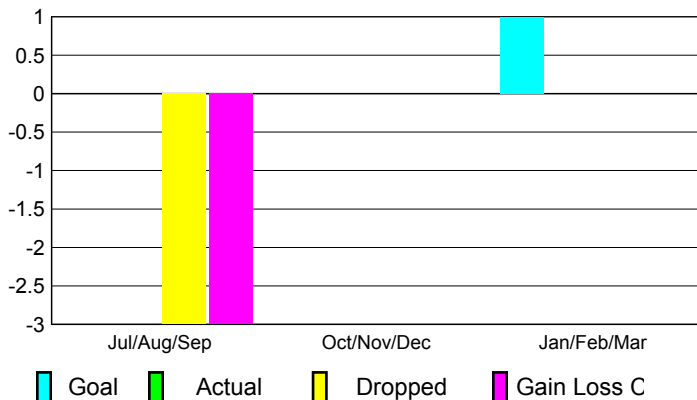

2009-2010 GMT Quarterly Report for District (or Undistricted) **District 333 D**

GMT: **Shinobu Goto**

Location: **JAPAN**

GMT CA: **5**

CLUBS

Club Results
2009-2010

Clubs
2008-2009

Month	New Club	Actual New	Actual Dropped	Gain/Loss of	Gain/Loss of
	Goal	Clubs	Clubs	Clubs	Clubs
Jul/Aug/Sep	0	0	-3	-3	0
Oct/Nov/Dec	0	0	0	0	1
Jan/Feb/Mar	1	0	0	0	0
Totals	1	0	-3	-3	1

Club Results 2009-2010

Goal, New, Dropped, Gain/Loss