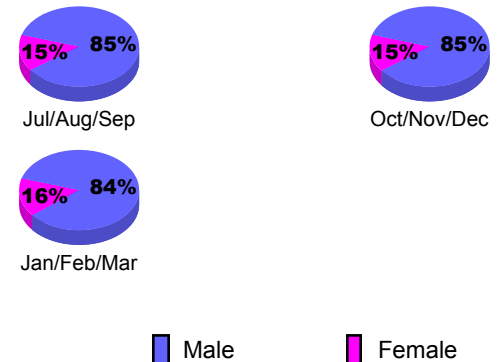

Gender Comparison 2009-2010