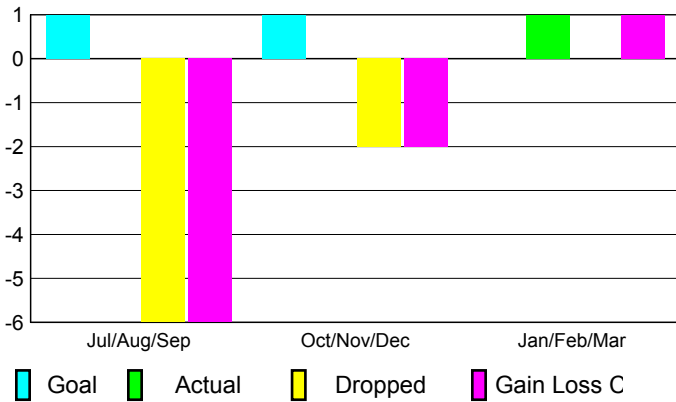

GMT: **Shinobu Goto**

Location: **JAPAN**

GMT CA: **5**

CLUBS

Club Results
2009-2010

Clubs
2008-2009

Month	New Club	Actual New	Actual Dropped	Gain/Loss of	Gain/Loss of
	Goal	Clubs	Clubs	Clubs	Clubs
Jul/Aug/Sep	1	0	-6	-6	1
Oct/Nov/Dec	1	0	-2	-2	-2
Jan/Feb/Mar	0	1	0	1	-2
Totals	2	1	-8	-7	-3

Club Results 2009-2010

Goal, New, Dropped, Gain/Loss

Comparison of Club Gain/Loss

Current Year Compared to the Previous Year

YTD Status Quo Clubs 2009-2010

Status Quo Clubs Compared to Status Quo Members

MEMBERSHIP