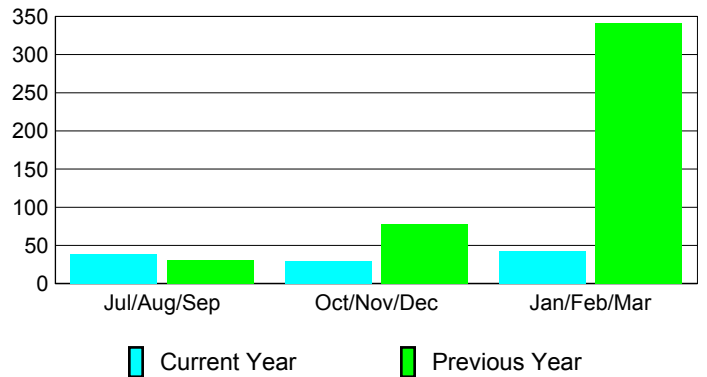

Comparison of Membership Gain/Loss

Current Year Compared to the Previous Year