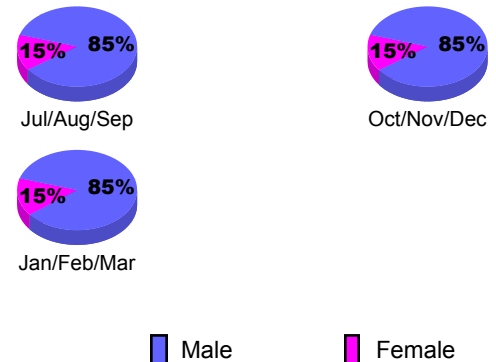

Gender Comparison 2009-2010