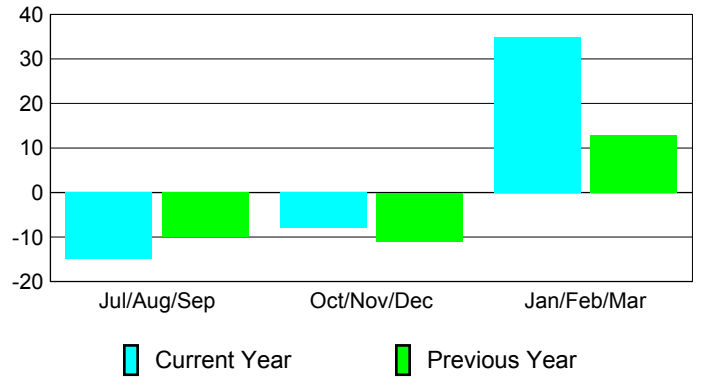

Comparison of Membership Gain/Loss

Current Year Compared to the Previous Year