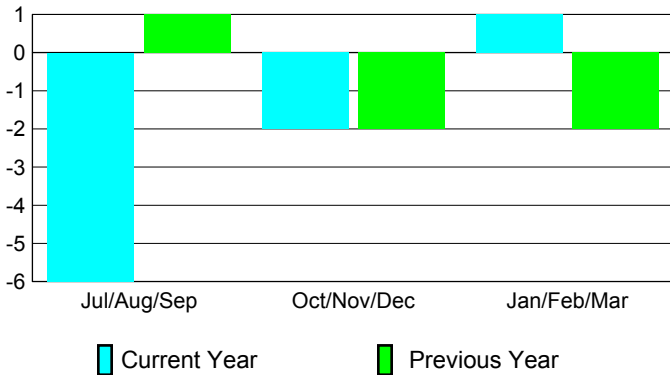

Comparison of Club Gain/Loss

Current Year Compared to the Previous Year