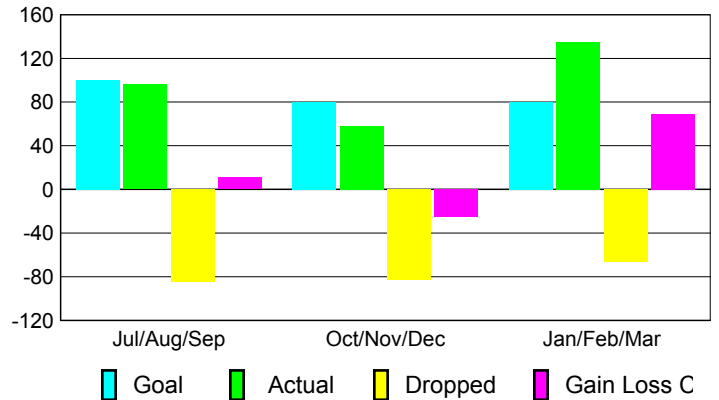

Membership Results 2009-2010

Goal, New, Dropped, Gain/Loss