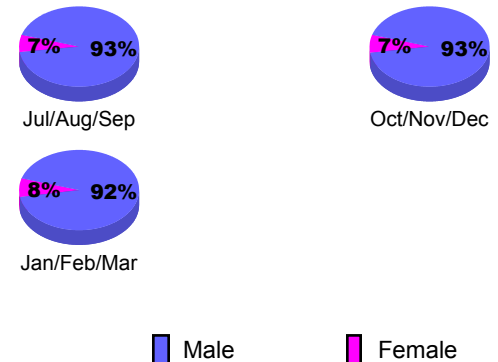

Gender Comparison 2009-2010