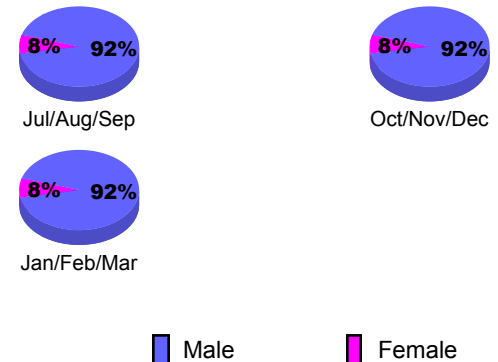

Gender Comparison 2009-2010